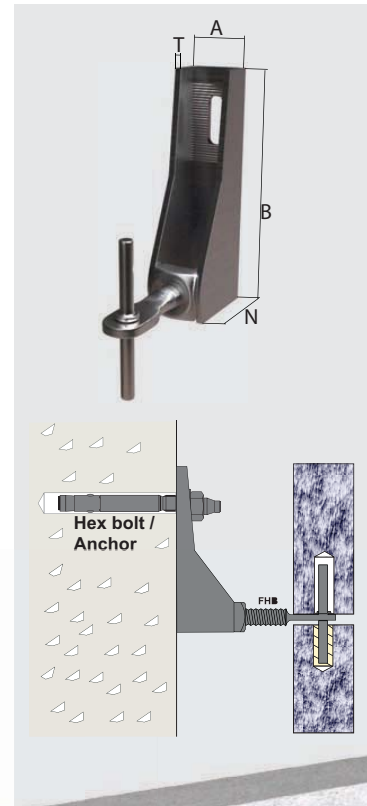

## Body Anchor- Bracket (Standard & Serrated) | Type DB01

Materials SS304,SS316,SS316L,SS316TI,S235JR-MG,S235JR-HDG 50°C 24h average temperature  
Standard items:

Item No .	T	A	B	N	Pin	Slot
DB01-1	2,0	30	100	30	5x60	8,5x28
DB01-2	2,0	30	100	50	5x60	8,5x28
DB01-3	2,0	30	100	70	5x60	8,5x28

## Body Anchor- Bracket (Standard & Serrated) | DB02

Materials SS304,SS316,SS316L,SS316TI,S235JR-MG,S235JR-HDG 50°C 24h average temperature  
Standard items:

Item No .	T	A	B	N	Pin	Slot
DB02-1	3,0	30	120	70	5x60	10,5x28
DB02-2	3,0	30	120	90	5x60	10,5x28
DB02-3	3,0	30	120	110	5x60	10,5x28
DB02-4	3,0	30	120	130	5x60	10,5x28
DB02-5	3,0	30	120	150	5x60	10,5x28
DB02-6	3,0	30	120	170	5x60	10,5x28